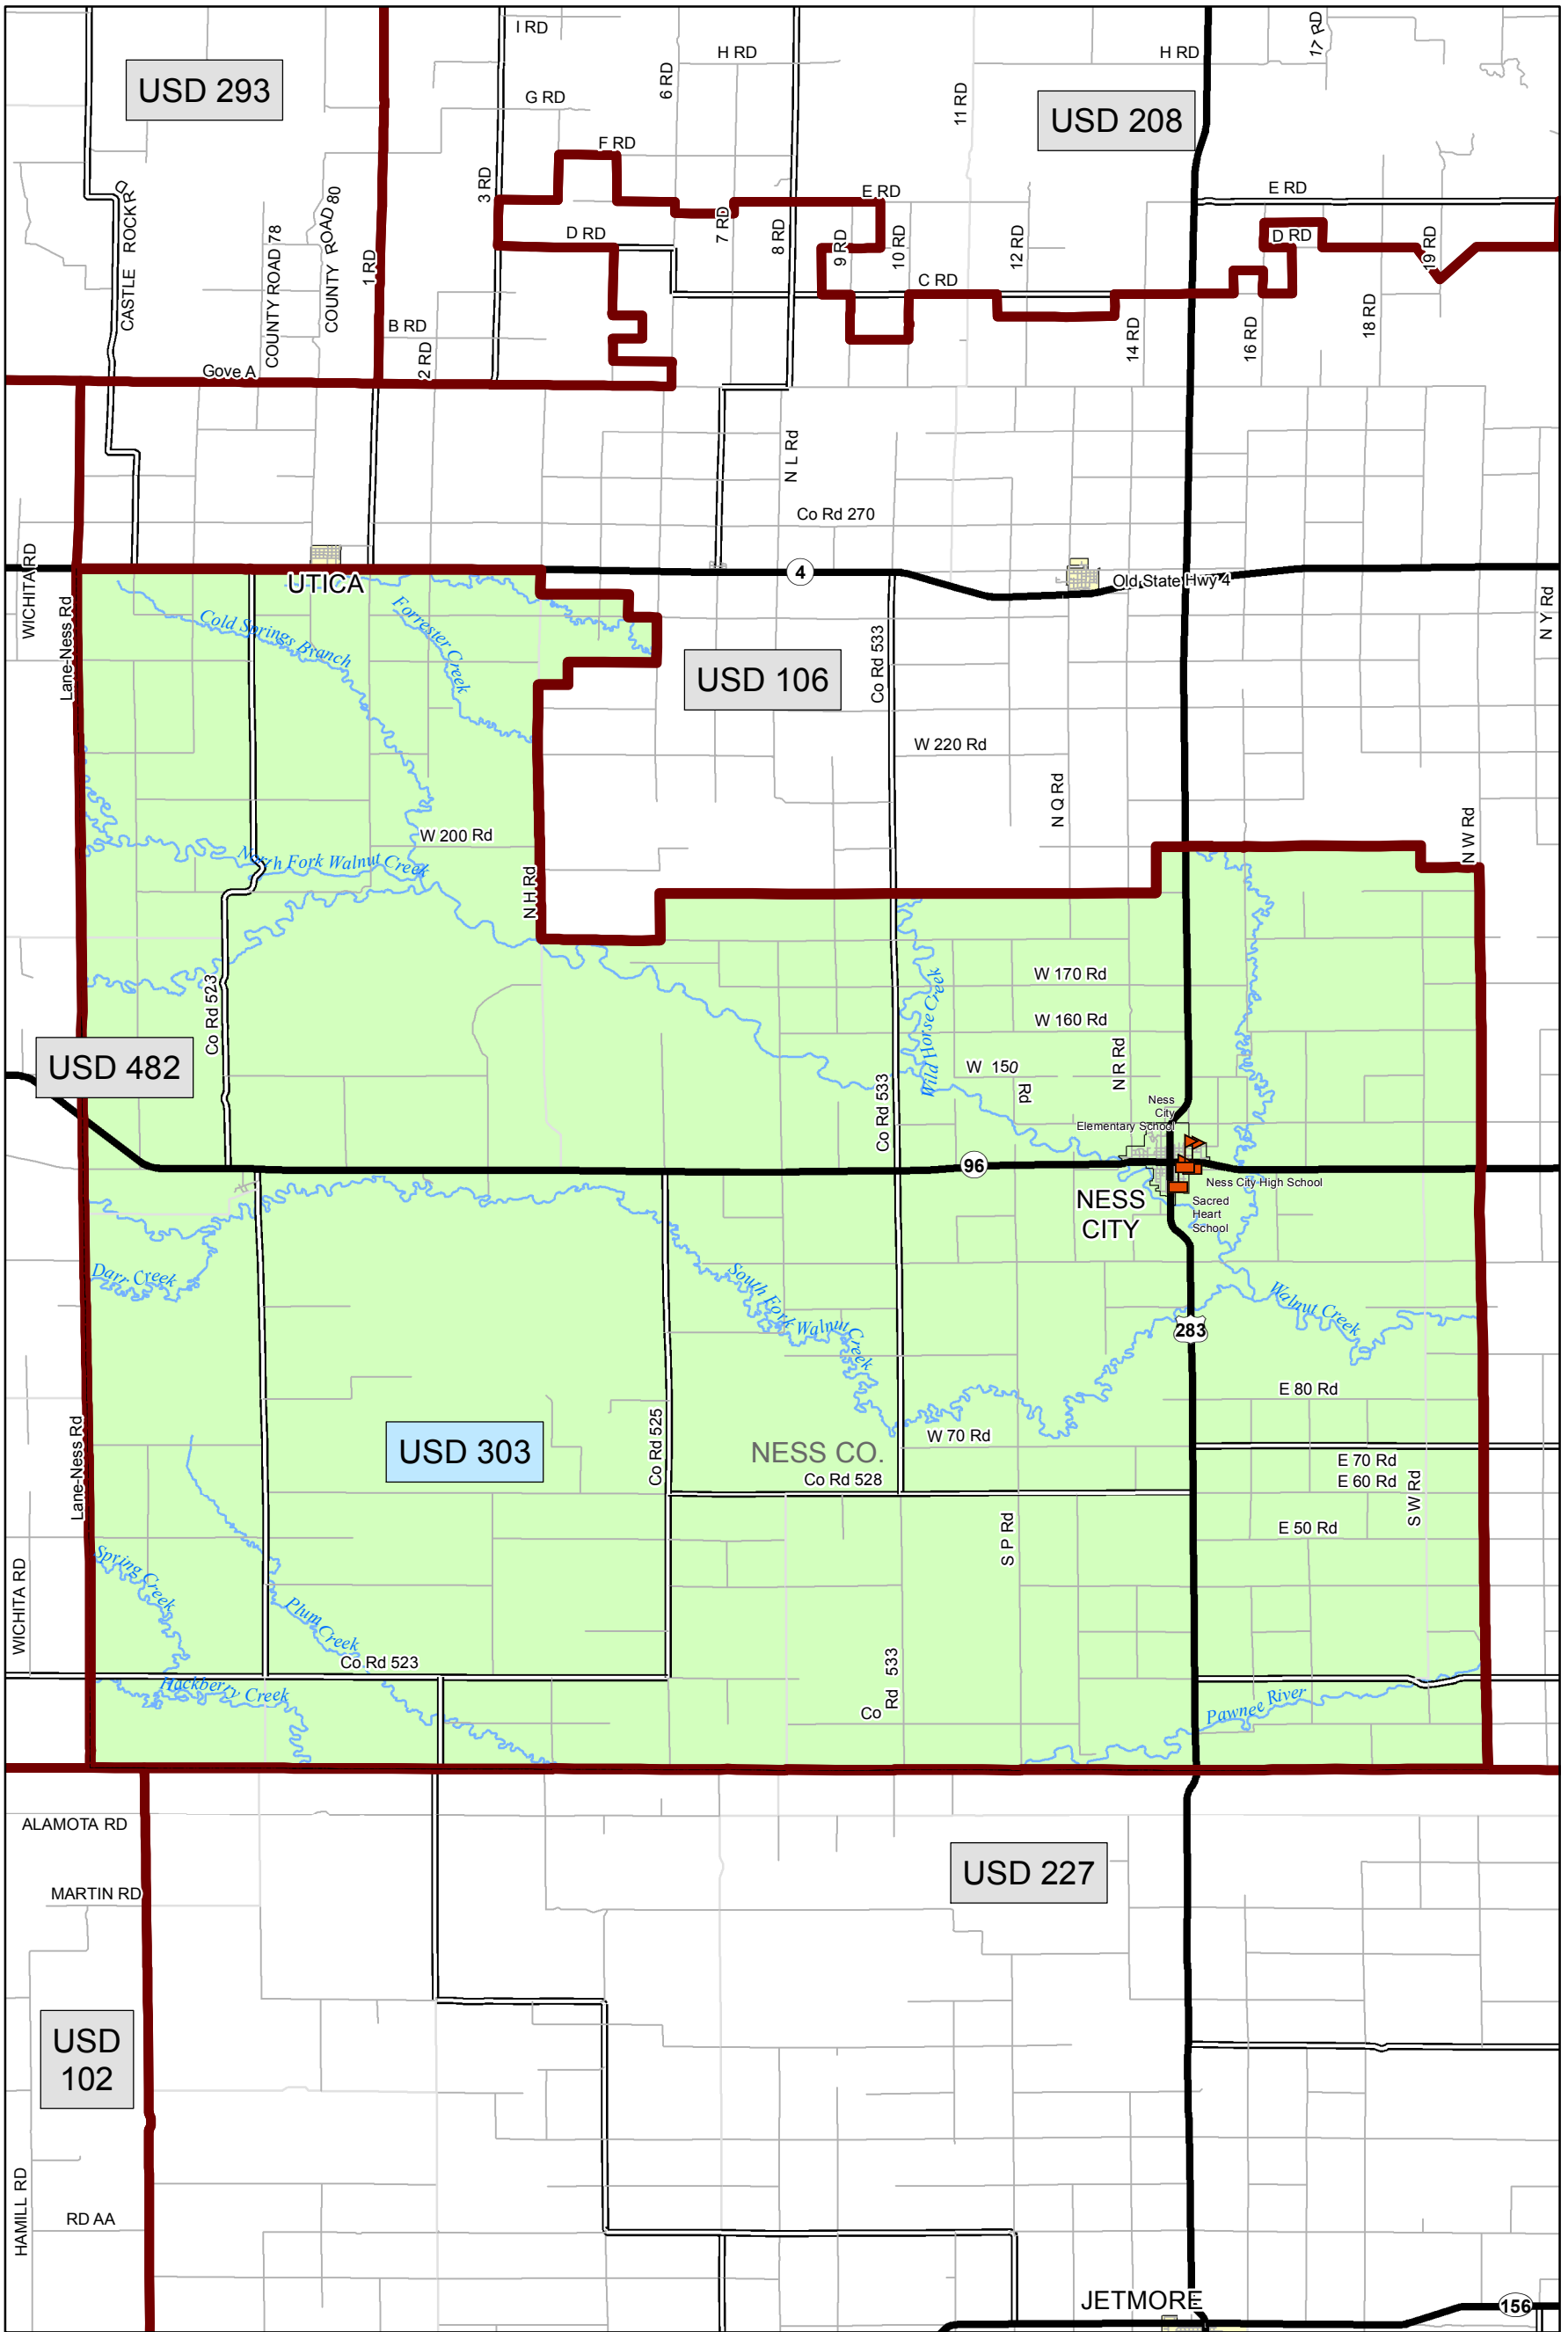

# USD 303 District Map

PREPARED BY THE  
**KANSAS DEPARTMENT OF TRANSPORTATION**  
**BUREAU OF TRANSPORTATION PLANNING**

MAP CREATED TUESDAY, FEBRUARY 12, 2013

KDOT makes no warranties, guarantees, or representations for accuracy of this information and assumes no liability for errors or omissions.

-  Primary/Secondary School
-  Post Secondary School